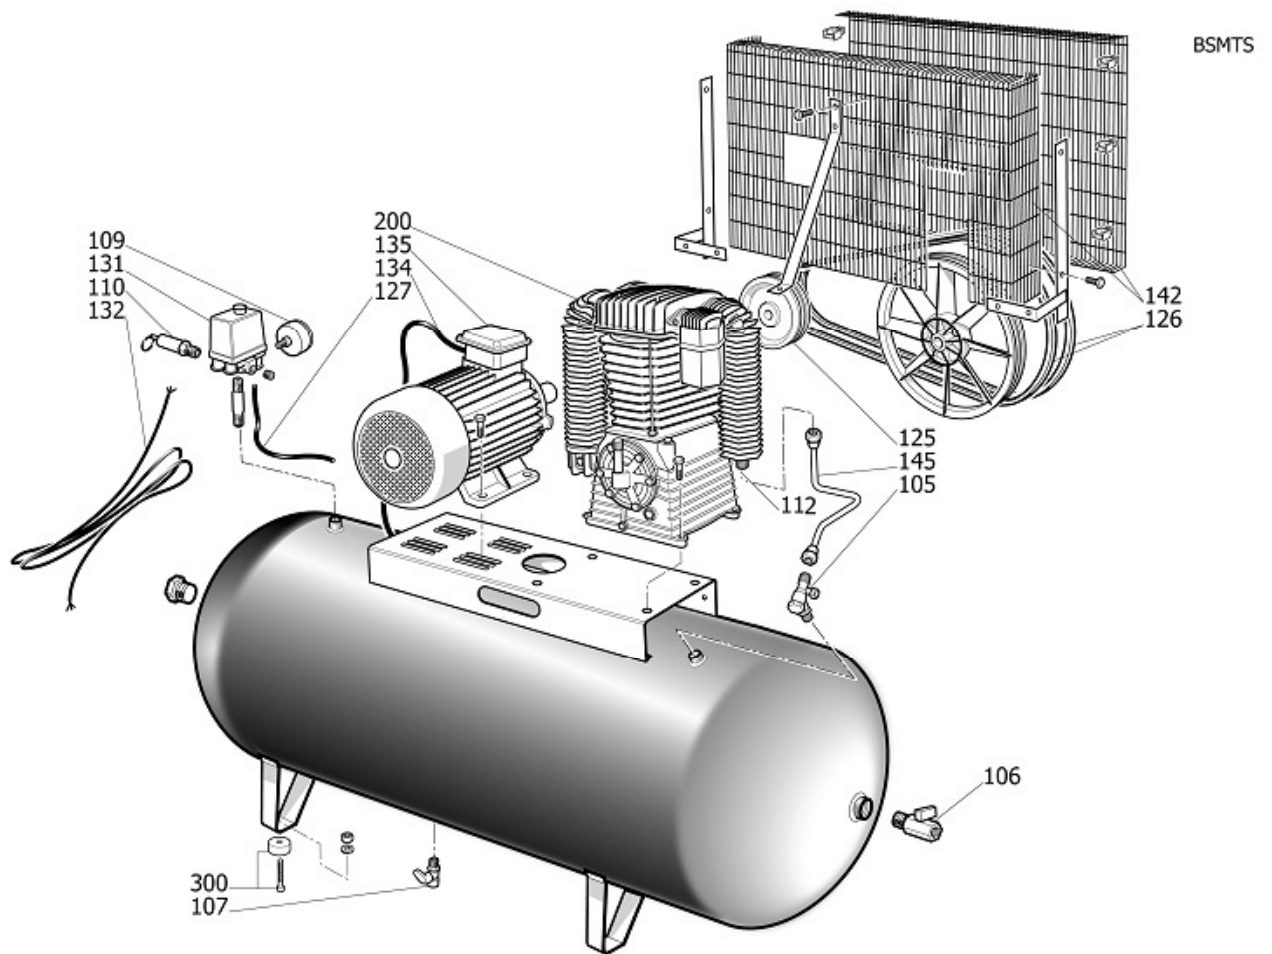

TECHNICAL DRAWING
HK 1500-270 PRO

REF. NO.: 360679

**360679 PART LIST**

REF. NO.: 360679

NO.	Designation	Code SKU	Qty
104	Grip	9084004	1
105	Check valve	9048076	1
106	Line cock	4100809	1
106	Line cock	9047089	1
107	Condensate drain cock	9047097	1
108	Pressure reducer	9051091	1
109	Pressure gauge	9052802	1
110	Relief valve	9049304	1
112	Nipple/elbow	9053372	1
125	Pulley	9076602	1
126	Poly V belt	9075884	2
127	Rilsan pipe 4/6 BLK IT PA12_LC	9270046	2,4
131	Pressure switch	9063272	1
132	Power cable	9065411	1
134	Cover seal	9065413	1
135	Motor	849T00A	1
142	Belt guard	8343040	1
145	Delivery pipe	9043975	1
200	Bare pump	SM0000A	1
300	Wheels/feet mounting kit	9420596	1
457	Air tube	\$14300950	0,2

BARE PUMP SMNC901VRB091

**BARE PUMP SMNC901VRB091**

NO.	Designation	Code SKU	Qty
1	Casing	\$33103700	1
2	Cylinder	\$31604010SGL	1
3	Head	SM61400	1
4	Shaft	SM61200	1
26	Front cover	\$30403790	1
27	Casing rear support	\$30403750	1
29	Flywheel	\$31003760	1
30	Ball bearing 6209 K50 K60 K70	\$30303720	2
32	Oil light	#012031000	1
33	Oil plug	\$36503650	1
34	Seal	\$30303730	1
35	Screw flywheel	\$37403780	1
36	Washer flywheel	\$37503770	1
110	Relief valve	9049020	1
408	MPK filt.Cartridge exa K17-K50	9434N01	1
417	Oil plug	\$36531140	1
418	Kit tappo sfiato	\$12505950	1
900	MPK valve plate K50	9434A15	1
901	MPK piston-conrod K50	9434B19	1
908	MPK aftercooler K50	9434E11	1
909	MPK gasket K50	9434F16	1
911	Air filter kit	9434M01	1
912	MPK piston rings K50	9434C18	1
921	MPK intercooler K50-100	9434D04	1
922	MPK mainten.PV K50-100	9434H08	1