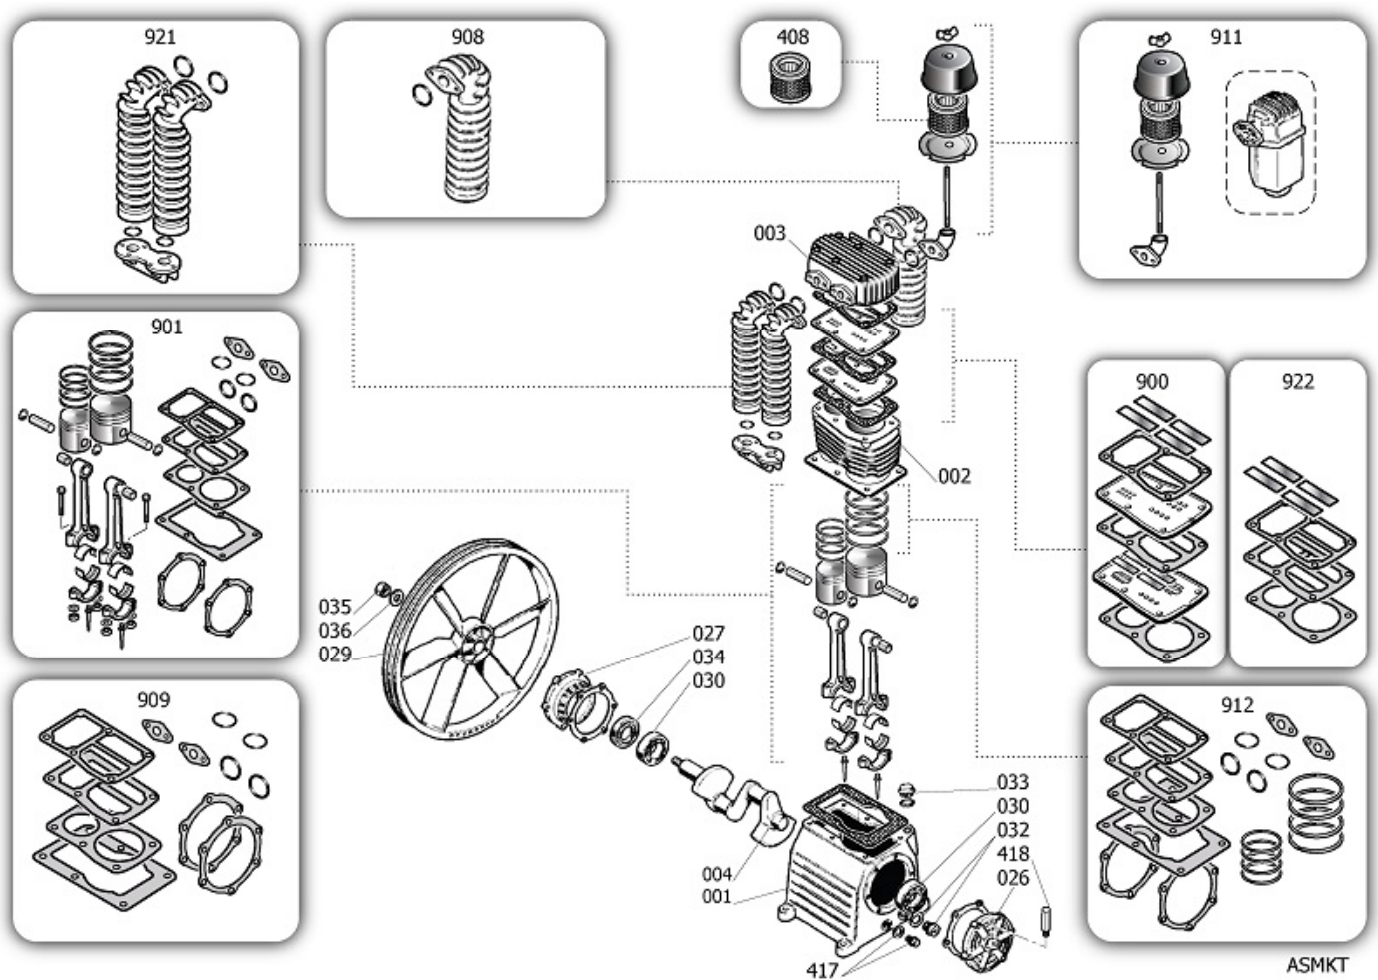

TECHNICAL DRAWING
HK 1500-270 PRO

REF. NO.: 360679

**360679 PART LIST**

REF. NO.: 360679

NO.	Designation	Code SKU	Qty
104	Grip	9084004	1
105	Check valve	9048076	1
106	Line cock	4100809	1
106	Line cock	9047089	1
107	Condensate drain cock	9047097	1
108	Pressure reducer	9051091	1
109	Pressure gauge	9052802	1
110	Relief valve	9049304	1
112	Nipple/elbow	9053372	1
125	Pulley	9076602	1
126	Poly V belt	9075884	2
127	Rilsan pipe 4/6 BLK IT PA12_LC	9270046	2,4
131	Pressure switch	9063272	1
132	Power cable	9065411	1
134	Cover seal	9065413	1
135	Motor	849T00A	1
142	Belt guard	8343040	1
145	Delivery pipe	9043975	1
200	Bare pump	SM0000A	1
300	Wheels/feet mounting kit	9420596	1
457	Air tube	\$14300950	0,2

BARE PUMP SMNC901VRB091

**BARE PUMP SMNC901VRB091**

NO.	Designation	Code SKU	Qty
1	Casing	\$33103700	1
2	Cylinder	\$31604010SGL	1
3	Head	SM61400	1
4	Shaft	SM61200	1
26	Front cover	\$30403790	1
27	Casing rear support	\$30403750	1
29	Flywheel	\$31003760	1
30	Ball bearing 6209 K50 K60 K70	\$30303720	2
32	Oil light	#012031000	1
33	Oil plug	\$36503650	1
34	Seal	\$30303730	1
35	Screw flywheel	\$37403780	1
36	Washer flywheel	\$37503770	1
110	Relief valve	9049020	1
408	MPK filt.Cartridge exa K17-K50	9434N01	1
417	Oil plug	\$36531140	1
418	Kit tappo sfiato	\$12505950	1
900	MPK valve plate K50	9434A15	1
901	MPK piston-conrod K50	9434B19	1
908	MPK aftercooler K50	9434E11	1
909	MPK gasket K50	9434F16	1
911	Air filter kit	9434M01	1
912	MPK piston rings K50	9434C18	1
921	MPK intercooler K50-100	9434D04	1
922	MPK mainten.PV K50-100	9434H08	1