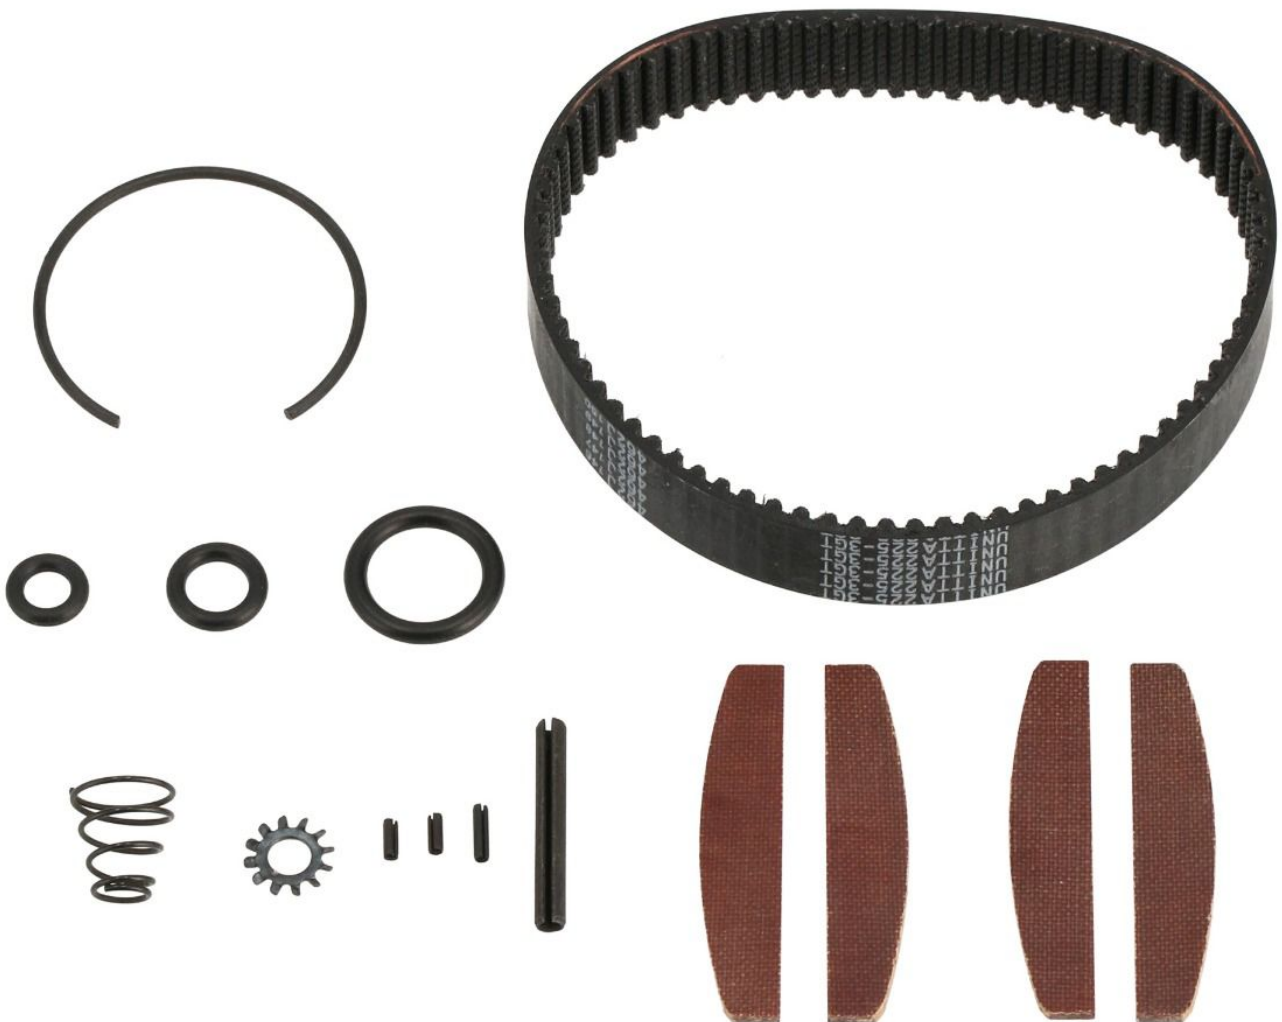

Repair Kit for 45429

45429-RK

Product details

Cod.Art.	45429-RK
EAN 13	8712418348019
Weight (netto) (kg)	0.010000

Descrizione

Contents:

- pos: 2 - Spring Pin (3x24L)
- pos: 7 - O-Ring (4.8x1.9)
- pos: 8 - Spring
- pos: 9 - O-Ring (11.8x2.4)
- pos: 11 - O-Ring (4.8x1.9)
- pos: 16 - Rotor Blades(4)
- pos: 17 - Spring Pin (1.5x6L)
- pos: 29 - Retaining Ring
- pos: 34 - Toothed Belt
- pos: 38 - Toothed Washer (BW-4.5)
- pos: 60 - Spring Pin(2) (1.5x4)